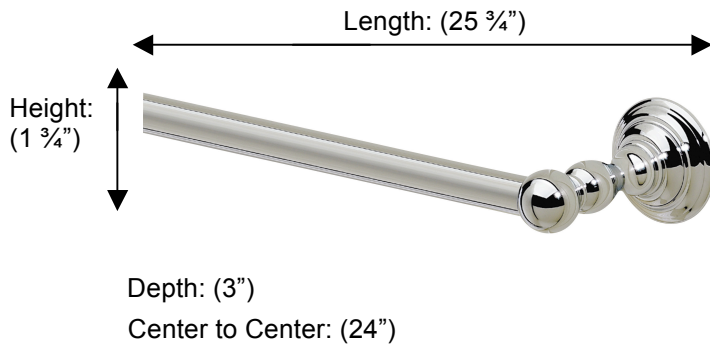

## 66346 Towel Rail

**Description:**  
Towel rail, 25"

**Finishes:**

-  CR – Chrome
-  PV – Polished Brass
-  UB – Unlacquered Brass
-  NI – Polished Nickel
-  ES – Satin Nickel
-  GD – Gold

**Material:**  
Brass

**Backplate Diameter:** (1  $\frac{3}{4}$ "")

**Method of Fixing:**  
Direct to wall

**Country of Origin:**

Portugal